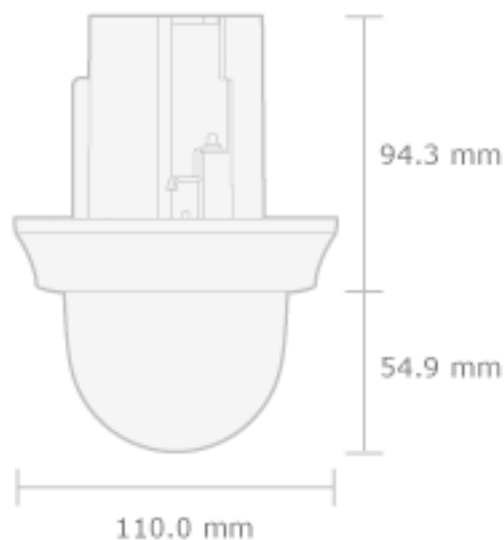

# IPDCD2PTZ5

2MP HD IP Internal PTZ Dome

IPDCD2PTZ5

## Key Features

- 1/2.8" 2MP / 1080p Full HD CMOS
- 5 ~25mm Varifocal Lens
- x5 Optical Zoom / x4 Digital Zoom
- Wide Dynamic Range (WDR)
- Audio Compression
- Pan & Tilt Control
- H.264 Video Compression
- DC12V / Power over Ethernet (PoE)

## Dimensions (mm)

## Technical Specification

Model Number	IPDCD2PTZ5
Image Sensor	1/2.8" 2MP CMOS
Resolution	2MP
Lens	5 ~ 25mm
H. Angle	49.2°
Minimum Illumination	Colour: 0.1 Lux B&W: 0.01 Lux
Zoom	x5 Optical x4 Digital
Focus	AUTO / MANUAL
Shutter Speed	1/25 ~ 1/60,000 Sec
AGC	YES
WDR	YES
BLC	YES
DSS	YES
DNR	YES
Sensor I/O	1 Input / 1 Output
Video Output	BNC: VBS 1.0 Vp-p
Material	Polycarbonate & Plastic
Pan / Tilt Range	Pan: 350° / Tilt: 90°
Pan / Tilt Function	1024 Presets / 128 Patterns / 128 Scans / 128 Groups
Video Compression	H.264 / MPEG4 / MJPEG
Video Streaming	VBR / CBR
Video Resolution	1080p / 720p / D1 / CIF / QCIF
Frame Rate	30 fps in 1080p
Audio Compression	Two Way, G.711 PCM. $\mu$ -law 64kbps 8kHz
Local Storage	SD Card (Not Included)
Power	DC12V / PoE
Temperature	-10°C ~ 50°C
Support Protocol	IPV4 / IPV6 / DDNS / SECURITY
Onvif	YES
Dimensions (Ø x W x H x L)	Ø73 x 110 x 149.2 x 110 mm
Weight	1Kg